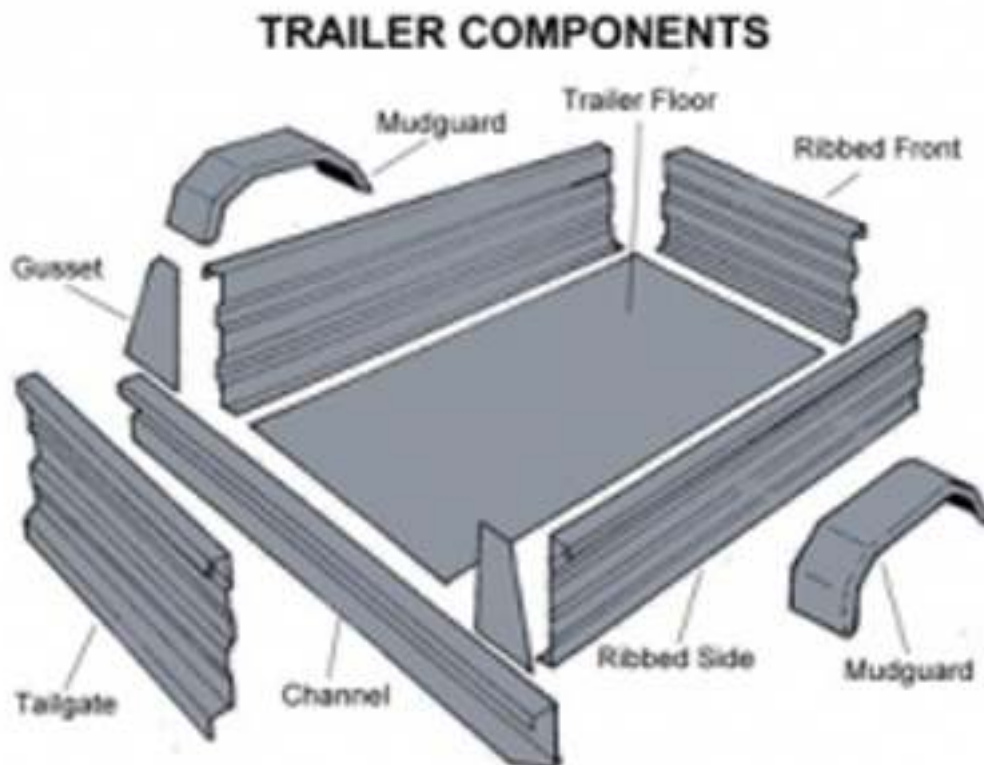

### 8 x 4 x 320mm Ribbed Box Trailer Body Kit

#### BODY KIT INCLUDES:

- 1 x Head Board
- 1 x Tail Gate
- 2 x Sides
- 1 x Light Channel
- 2 x Light Gussets
- 2 x Light Protectors
- 2 x Single Guards
- "FLOOR NOT INCLUDED" USE PLY

#### MATERIAL:

All 1.6mm Zincanneal

8 x 4 Box Trailer Body Kit 320mm High ZINC PANELS