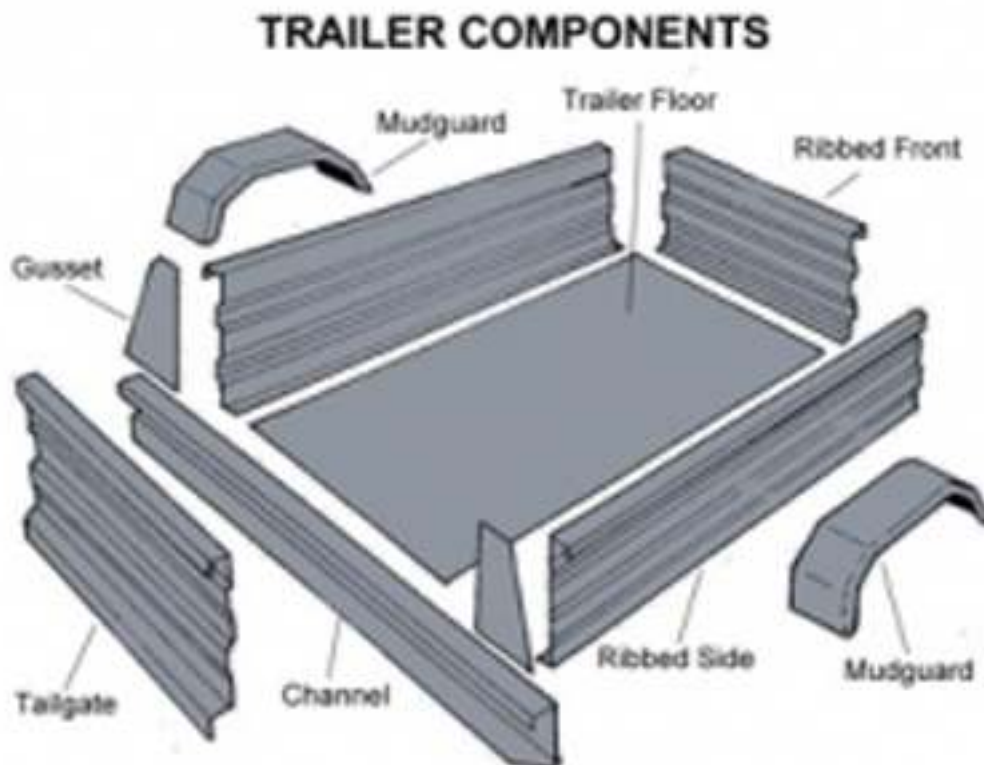

7 x 5 x 520mm Ribbed Box Trailer Body Kit

BODY KIT INCLUDES:

- 1 x Head Board
- 1 x Tail Gate
- 2 x Sides
- 1 x Light Channel
- 2 x Light Gussets
- 2 x Light Protectors

- 2 x Single Guards
- "FLOOR NOT INCLUDED" USE PLY

MATERIAL:

All 1.6mm Zincaneal

7 x 5 Box Trailer Body Kit 520mm High ZINC PANELS