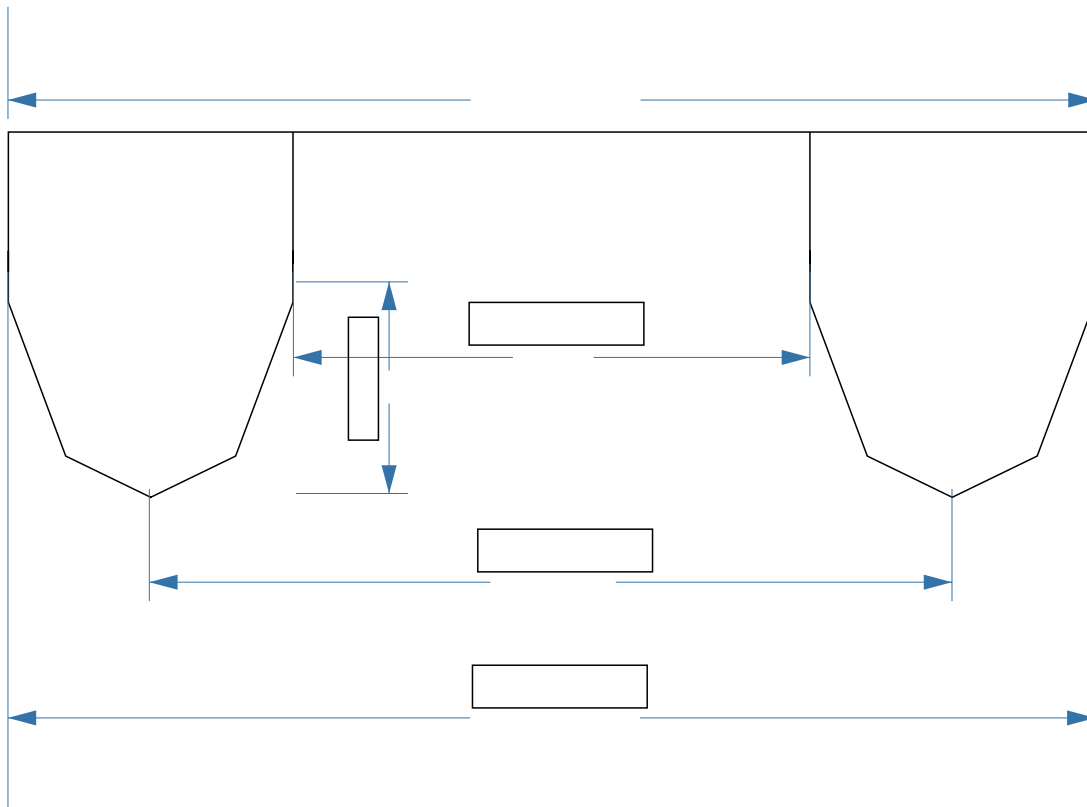

SHARKCAT MANUFACTURE DIMENSIONS SHEET

INDUSTRY LEADING 5 YEAR FRAME WARRANTY.
... so you can ALWAYS trust a Swiftco.