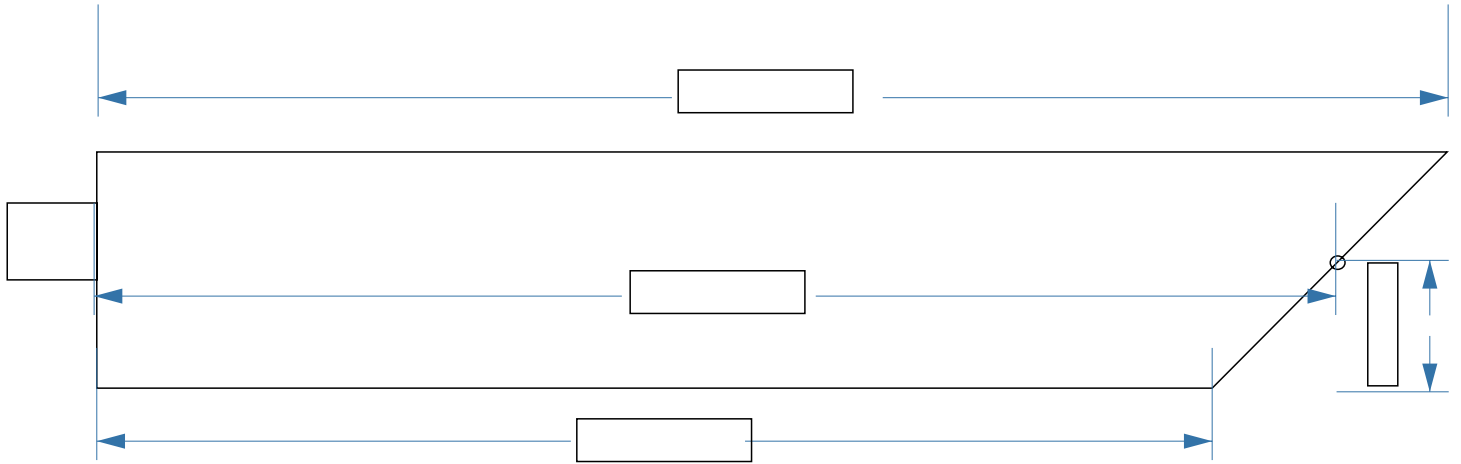

SHARKCAT MANUFACTURE DIMENSIONS SHEET

INDUSTRY LEADING 5 YEAR FRAME WARRANTY.
... so you can ALWAYS trust a Swiftco.