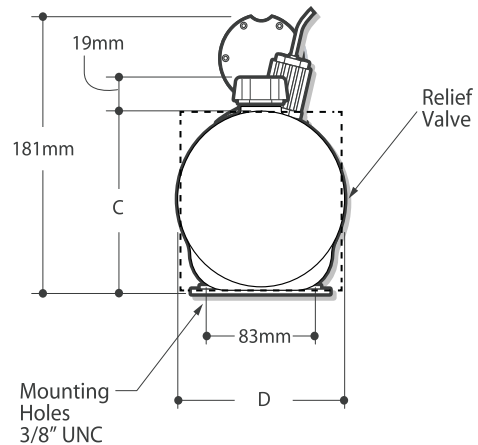

## Single acting solenoid

**Description:**

- Pump/Motor/Reservoir/Valve
- Check Valve
- 2-Way/2-Position Normally Closed Solenoid Operated Lowering Valve
- Externally Adjustable Relief Valve
- 3/8" BSP Outlet
- Horizontal Mounting Standard

**Option:**

Push-button pendant control  
c/w 2 metres cable

**Model: 07993**

SIDE VIEW

END VIEW

**ORDERING CODE: M319.14157.12V**

12V or 24V DC

| TANK  | VOLUME<br>litres | TYPE<br>material / shape | A   | B   | C   | D   |
|-------|------------------|--------------------------|-----|-----|-----|-----|
|       |                  |                          | mm  |     |     |     |
| 14157 | 3.2              | Poly □                   | 461 | 254 | 152 | 165 |
| 6148  | 3.8              | Steel ○                  | 486 | 279 | 159 | 153 |
| 14166 | 4.7              | Poly □                   | 486 | 279 | 184 | 170 |
| 6864  | 8.3              | Steel □                  | 658 | 451 | 159 | 184 |
| 6888  | 11.7             | Steel □                  | 811 | 604 | 159 | 184 |