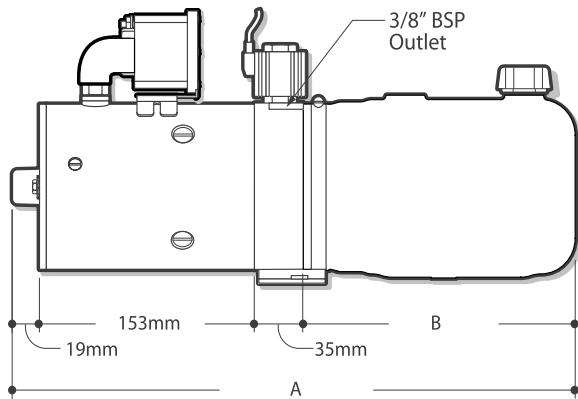

## Single acting solenoid

**Description:**

- Pump/Motor/Reservoir/Valve
- Check Valve
- 2-Way/2-Position Normally Closed Solenoid Operated Lowering Valve
- Externally Adjustable Relief Valve
- 3/8" BSP Outlet
- Horizontal Mounting Standard

**Option:**

Push-button pendant control  
c/w 2 metres cable

**Model: 07993**

SIDE VIEW

END VIEW

**ORDERING CODE: M319.14157.12V**

12V or 24V DC

| TANK  | VOLUME<br>litres | TYPE<br>material / shape | A   | B   | C   | D   |
|-------|------------------|--------------------------|-----|-----|-----|-----|
|       |                  |                          | mm  |     |     |     |
| 14157 | 3.2              | Poly □                   | 461 | 254 | 152 | 165 |
| 6148  | 3.8              | Steel ○                  | 486 | 279 | 159 | 153 |
| 14166 | 4.7              | Poly □                   | 486 | 279 | 184 | 170 |
| 6864  | 8.3              | Steel □                  | 658 | 451 | 159 | 184 |
| 6888  | 11.7             | Steel □                  | 811 | 604 | 159 | 184 |