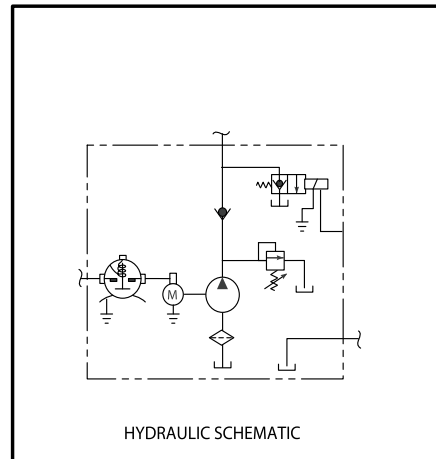

## Single acting solenoid

**Description:**

- Pump/Motor/Reservoir/Valve
- Check Valve
- 2-Way/2-Position Normally Closed Solenoid Operated Lowering Valve
- Externally Adjustable Relief Valve
- 3/8" BSP Outlet
- Horizontal Mounting Standard

**Option:**

Push-button pendant control  
c/w 2 metres cable

**Model: 07993**

SIDE VIEW

END VIEW

**ORDERING CODE: M319.14157.12V**

12V or 24V DC

| TANK  | VOLUME<br>litres | TYPE<br>material / shape | A   | B   | C   | D   |
|-------|------------------|--------------------------|-----|-----|-----|-----|
|       |                  |                          | mm  |     |     |     |
| 14157 | 3.2              | Poly □                   | 461 | 254 | 152 | 165 |
| 6148  | 3.8              | Steel ○                  | 486 | 279 | 159 | 153 |
| 14166 | 4.7              | Poly □                   | 486 | 279 | 184 | 170 |
| 6864  | 8.3              | Steel □                  | 658 | 451 | 159 | 184 |
| 6888  | 11.7             | Steel □                  | 811 | 604 | 159 | 184 |