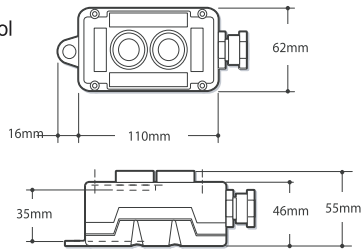

## Single acting solenoid

**Description:**

- Pump/Motor/Reservoir/Valve
- Check Valve
- 2-Way/2-Position Normally Closed Solenoid Operated Lowering Valve
- Externally Adjustable Relief Valve
- 3/8" BSP Outlet
- Horizontal Mounting Standard

**Option:**

Push-button pendant control  
c/w 2 metres cable

**Model: 07993**

SIDE VIEW

END VIEW

**ORDERING CODE: M319.14157.12V**

12V or 24V DC

| TANK  | VOLUME<br>litres | TYPE<br>material / shape | A   | B   | C   | D   |
|-------|------------------|--------------------------|-----|-----|-----|-----|
|       |                  |                          | mm  |     |     |     |
| 14157 | 3.2              | Poly □                   | 461 | 254 | 152 | 165 |
| 6148  | 3.8              | Steel ○                  | 486 | 279 | 159 | 153 |
| 14166 | 4.7              | Poly □                   | 486 | 279 | 184 | 170 |
| 6864  | 8.3              | Steel □                  | 658 | 451 | 159 | 184 |
| 6888  | 11.7             | Steel □                  | 811 | 604 | 159 | 184 |