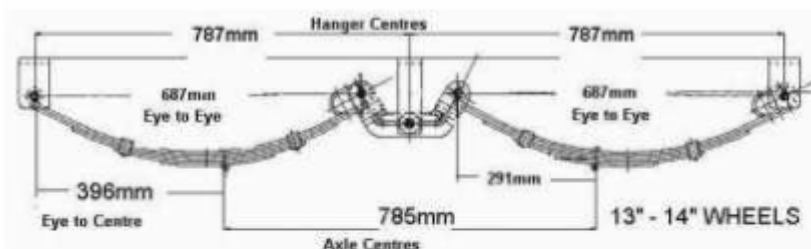

"Think Trailer Parts - Think Swiftco"

KIT INCLUDES:

4000Kg Dual Axle Trailer Kit Includes:

1 x 4500Kg Electric Coupling

1 x Hand Brake Cable Kit (Includes: 1 x Cable Adjuster / 4 x Cable Clamps / 1 x 8m Hand Brake Cable Gal)

2 x 50mm Square Dexter Turn Axles (Includes: Castle Nuts / Flat Washers / Split Pins)

1 x "U" Bolts Kit (Includes: 8 x 6" "U" Bolts + Nuts / 4 x Axle Pads / 4 x Fish Plates)

1 x 8LF Rocker Roller Suspension Kit (Includes: Hangers and Bolts)

4 x 12" Dexter Drums (Includes: Bearings / Seals / Dust Caps / Wheel Nuts)

4 x 12" Electric Backing PLates (Assembled with shoes and magnet)

4 x Mounting Plates

16 x Backing Plate Nuts

1 x Brake Away Kit (Unit Includes: Case with battery regulator / Battery / Switch)

1 x 3.2T Leg

4000Kg TANDEM KIT ROCKER ROLLER SUSP. 12 INCH ELECTRIC BRAKE