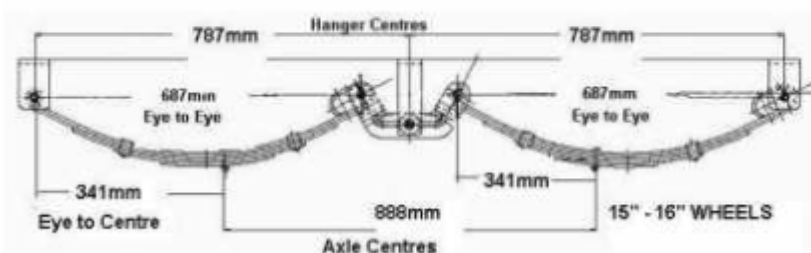

"Think Trailer Parts - Think Swiftco"

KIT INCLUDES:

4000Kg Dual Axle Trailer Kit Includes:

1 x 4500Kg Electric Coupling

1 x Hand Brake Cable Kit (Includes: 1 x Cable Adjuster / 4 x Cable Clamps / 1 x 8m Hand Brake Cable Gal)

2 x 50mm Square Dexter Turn Axles (Includes: Castle Nuts / Flat Washers / Split Pins)

1 x "U" Bolts Kit (Includes: 8 x 6" "U" Bolts + Nuts / 4 x Axle Pads / 4 x Fish Plates)

1 x 8LF Rocker Roller Suspension Kit (Includes: Hangers and Bolts)

4 x 12" Dexter Drums (Includes: Bearings / Seals / Dust Caps / Wheel Nuts)

4 x 12" Electric Backing PLates (Assembled with shoes and magnet)

4 x Mounting Plates

16 x Backing Plate Nuts

1 x Brake Away Kit (Unit Includes: Case with battery regulator / Battery / Switch)

1 x 3.2T Leg

4000Kg TANDEM KIT ROCKER ROLLER SUSP. 12 INCH ELECTRIC BRAKE