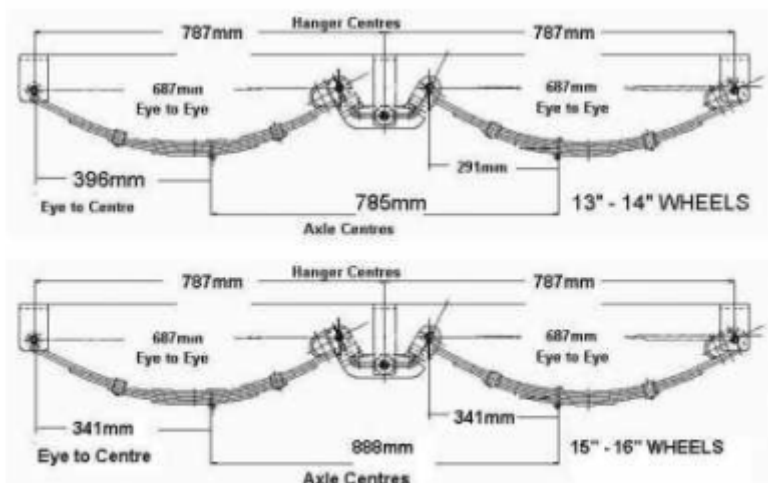

"Think Trailer Parts - Think Swiftco"

**KIT INCLUDES:**

3500Kg Dual Axle Trailer Kit Includes:

- 1 x 3500Kg Electric Coupling
- 1 x 4 Hole Coupling Plate
- 4 X Coupling Nuts & Bolts
- 1 x Hand Brake Cable Kit (Includes: 1 x Cable Adjuster / 4 x Cable Clamps / 1 x 8m Hand Brake Cable Gal)
- 2 x 50mm Square Parallel Axles (Includes: Castle Nuts / Flat Washers / Split Pins )
- 1 x "U" Bolts Kit (Includes: 8 x 5" "U" Bolts + Nuts / 4 x Axle Pads / 4 x Fish Plates)
- 1 x 8LF Rocker Roller Suspension Kit ( Includes: Hangers and Bolts )
- 4 x 10" Parallel Drums ( Includes: Bearings / Seals / Dust Caps / Wheel Nuts )
- 4 x 10" Electric Backing PLates ( Assembled with shoes and magnet )
- 4 x Mounting Plates
- 16 x Backing Plate Nuts
- 1 x Brake Away Kit ( Unit Includes: Case with battery regulator / Battery / Switch )

3500Kg TANDEM KIT ROCKER ROLLER SUSP. 10 INCH ELECTRIC BRAKE