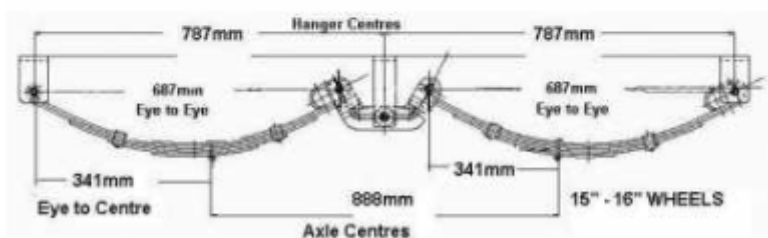

"Think Trailer Parts - Think Swiftco"

**KIT INCLUDES:**

**3000Kg Dual Axle Trailer Kit Includes:**

- 1 x 3500Kg Electric Coupling
- 1 x 4 Hole Coupling Plate
- 4 x Coupling Bolts
- 1 x Hand Brake Cable Kit (Includes: 1 x Cable Adjuster / 4 x Cable Clamps / 1 x 8m Hand Brake Cable Gal)
- 2 x 45mm Square Axles ( Includes: Castle Nuts / Flat Washers / Split Pins )
- 1 x "U" Bolts Kit (Includes: 8 x 5" "U" Bolts + Nuts / 4 x Axle Pads / 4 x Fish Plates)
- 1 x 7LF Rocker Roller Suspension Kit ( Includes Hangers and Bolts)
- 4 x 10" Electric Drum Brakes ( Includes: Bearings / Seals / Dust Caps )
- 4 x 10" Electric Backing PLates ( Assembled with shoes and magnet )
- 4 x Mounting Plates
- 16 x Backing Plate Nuts
- 1 x Brake Away Kit ( Unit Includes: Case with battery regulator / Battery / Switch )

3000Kg TANDEM KIT ROCKER ROLLER SUSP. 10 INCH ELECTRIC BRAKE