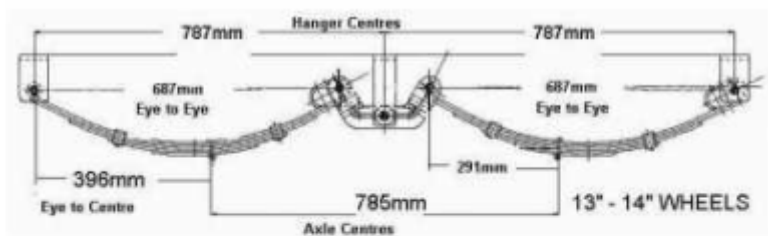

"Think Trailer Parts - Think Swiftco"

**KIT INCLUDES:**

**3000Kg Dual Axle Trailer Kit Includes:**

- 1 x 3500Kg Electric Coupling
- 1 x 4 Hole Coupling Plate
- 4 x Coupling Bolts
- 1 x Hand Brake Cable Kit (Includes: 1 x Cable Adjuster / 4 x Cable Clamps / 1 x 8m Hand Brake Cable Gal)
- 2 x 45mm Square Axles ( Includes: Castle Nuts / Flat Washers / Split Pins )
- 1 x "U" Bolts Kit (Includes: 8 x 5" "U" Bolts + Nuts / 4 x Axle Pads / 4 x Fish Plates)
- 1 x 7LF Rocker Roller Suspension Kit ( Includes Hangers and Bolts)
- 4 x 10" Electric Drum Brakes ( Includes: Bearings / Seals / Dust Caps )
- 4 x 10" Electric Backing PLates ( Assembled with shoes and magnet )
- 4 x Mounting Plates
- 16 x Backing Plate Nuts
- 1 x Brake Away Kit ( Unit Includes: Case with battery regulator / Battery / Switch )

3000Kg TANDEM KIT ROCKER ROLLER SUSP. 10 INCH ELECTRIC BRAKE