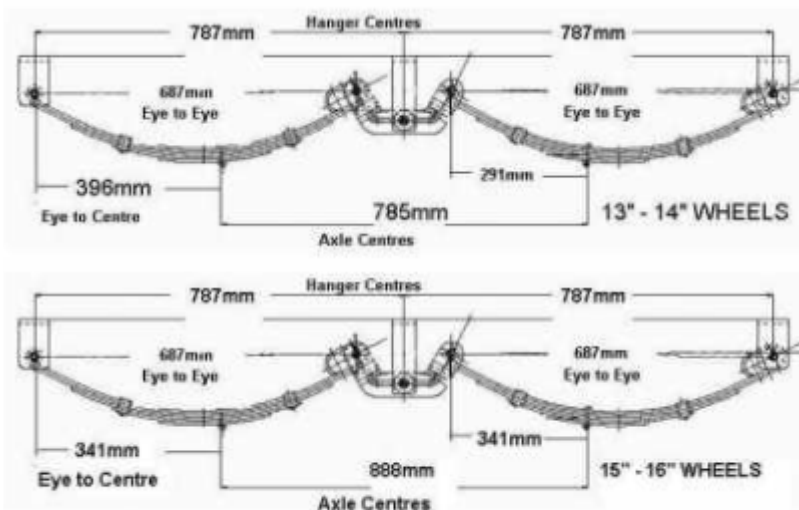

"Think Trailer Parts - Think Swiftco"

KIT INCLUDES:

2000Kg Dual Axle Trailer Kit Includes:

- 1 x Electric Coupling Black
- 1 x 4 Hole Coupling Plate
- 4 x Coupling Nuts and Bolts
- 1 x Hand Brake Cable Kit (Includes: 1 x Cable Adjuster /
- 4 x Cable Clamps / 1 x 8m Hand Brake Cable Gal)
- 2 x Axles (Includes: Castle Nuts / Flat Washers and Split Pins)
- 1 x "U" Bolts Kit (Includes: 8 x 5" "U" Bolts + Nuts / 4 x Axle Pad / 4 x Fish Plate)
- 1 x 5LF Rocker Roller Load Sharing Suspension Kit (Includes: Hangers and Bolts
- 2 x 10" Drum Hubs (Includes: Bearings, Dust Cap and Wheel Nuts)
- 2 x 10: Electric Backing Plates
- 2 x Weld Rings
- 2 x Lazy hubs (Includes: Bearings / Seals / Dust Cap) for rear axle

2000Kg TANDEM KIT ROCKER ROLLER SUSP. 10 INCH ELECTRIC BRAKE