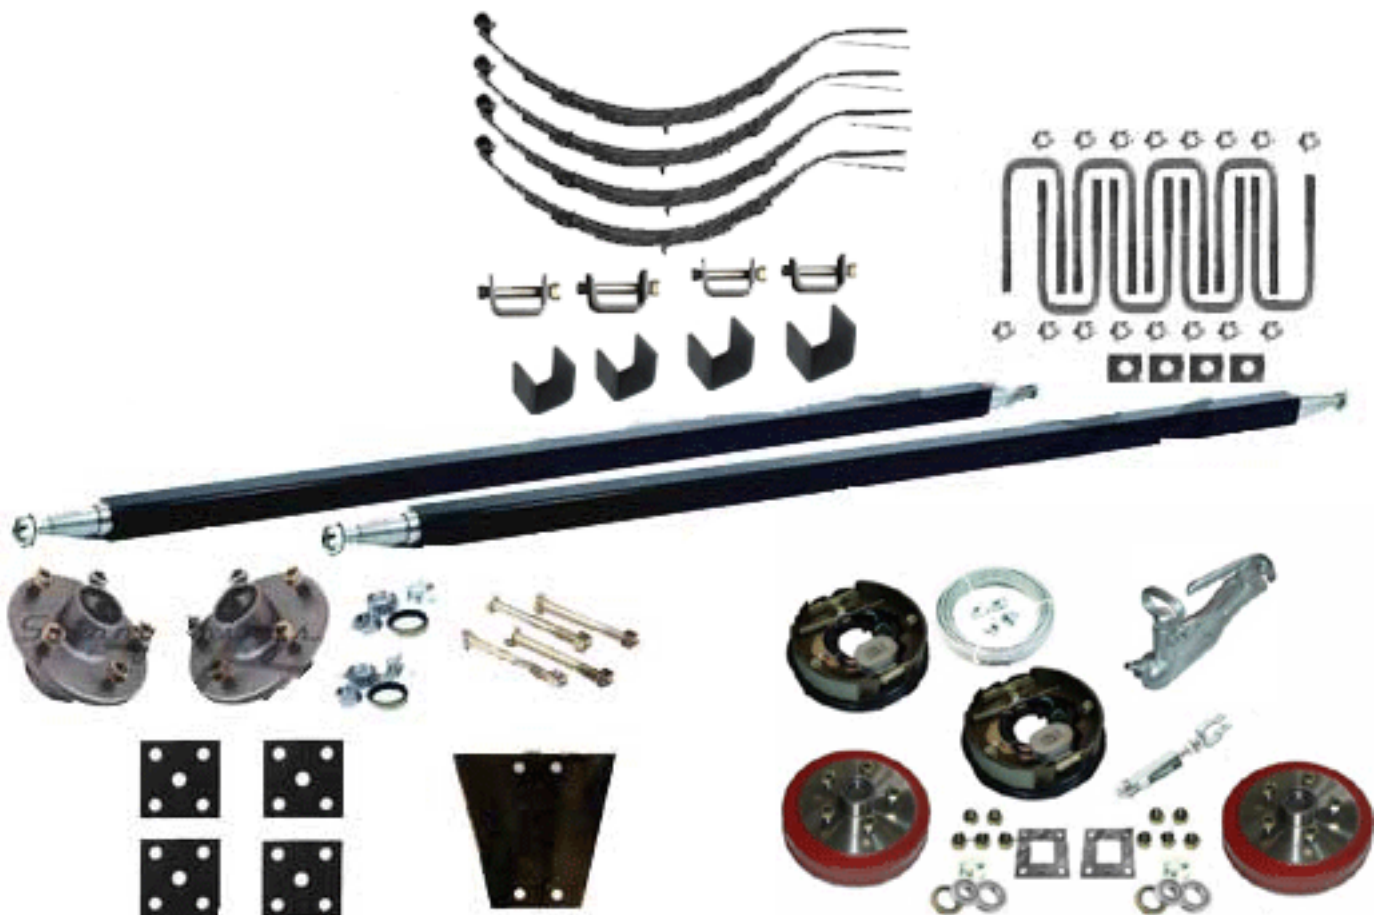

KIT INCLUDES:

2000Kg Dual Axle Trailer Kit Includes:

- 1 x Electric Coupling (3500Kg Rated Black)
- 1 x 4 Hole coupling plate
- 4 x Nuts and bolts for electric coupling
- 1 x Hand Brake Cable Kit (1 x Cable Adjuster / 4 x Cable Clamps / 1 x 8m Hand Brake Cable Gal)
- 2 x 45mm Square Axle (Included: Castle Nuts / Flat Washer and Split Pin (Axle to suit Trailer)
- 1 x "U" Bolts Kit (Includes: 8 x 5" "U" Bolts + Nuts / 4 x Axle Pads / 4 x Fish Plates)
- 4 x 6LF Slipper Springs (2600Kg Rating)
- 1 x Hanger Kit (Includes: 2 x Front Hangers / 2 x Deep Centre Hangers / 2 x Rear Hangers / 4 x Hanger Bolts)
- 1 x 10" Electric Drum Brake Kit (Includes: 2 x 10" Brake Drums / 2 x 10" Electric Backing Plates / 2 x Weld Rings / 8 x Backing Plate Nuts)
- 2 x Lazy hubs (Includes: Bearings / Seals / Dust Cap)

2000Kg TANDEM KIT SLIPPER SPRINGS - ELEC. BRAKES