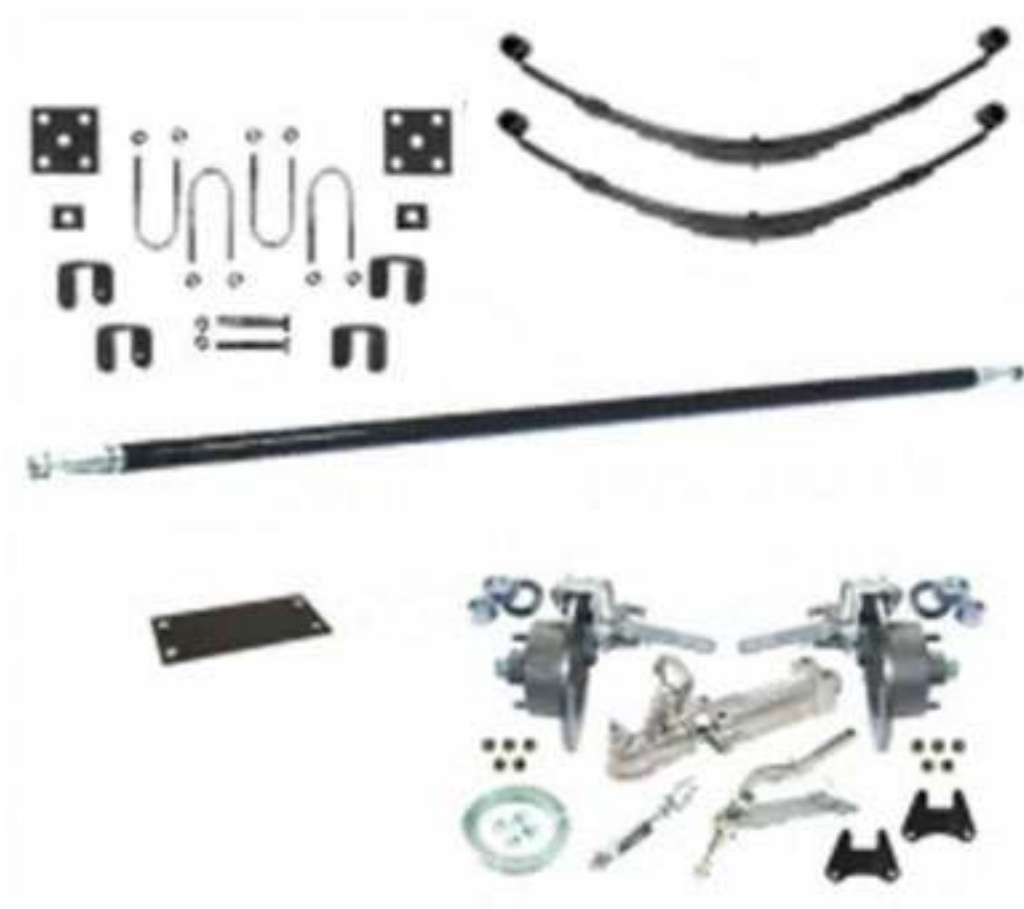

"Think Trailer Parts - Think Swiftco"

KIT INCLUDES:

- 1 x 4 Hole Coupling (2000Kg Black)
- 1 x 4 Hole Coupling Plate + Nuts & Bolts
- 1 x Hand Brake Plate
- 1 x Hand Brake Cable Kit (1 x Brake Adjuster / 4 wire Clamps / 1 x 8m Cable)
- 1 x 1500Kg 45mm Square Axle + Castle Nuts / Flat Washer and Split Pin
- 1 x "U" Bolts Kit (4 x 4" "U" Bolts + Nuts / 2 x Axle Pad / 2 x Fish Plate)
- 2 x 6LF Eye - Eye Springs (1500Kg)
- 1 x Hanger Kit (2 x Front Hange and Bolts / 2 Rear Hangers)
- 1 x Mechanical Override Disc Brake Kit (2 x Disc Hubs / 2 x Mounting Plates with bolts / 2 x Brake Callipers)

1500Kg Single Axle Kit, 6 Leaf Eye to Eye Springs - Disc Brake